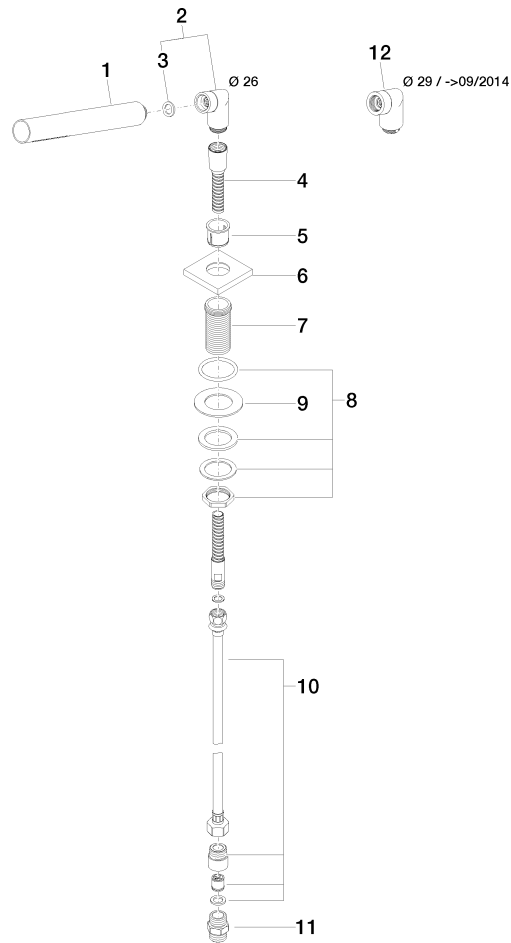

Hand shower set for bath rim or tile edge installation - Chrome

IMO

27 702 980

Fits: IMO, MEM, CL.1, CYO

- COMPACT RAIN, max. flow rate 6.8 l/min (at 3 bar)
- with anti-scale system
- rosette 60 x 60 mm
- hole diameter 32 mm
- metal shower hose 2250mm with integrated anti-twist protection

Two-piece design allows hose to later be changed without dismantling the fitting.

Intrinsic protection against back flow.

	Chrome	27 702 980-00
	Brushed Platinum	27 702 980-06
	Platinum	27 702 980-08
	Dark Chrome	27 702 980-19
	Brushed Durabronze (23kt Gold)	27 702 980-28
	Matte Black	27 702 980-33
	Brushed Champagne (22kt Gold)	27 702 980-46
	Champagne (22kt Gold)	27 702 980-47
	Brushed Chrome	27 702 980-93
	Brushed Dark Platinum	27 702 980-99

27 702 980

Flow rate chart

Certificates

IAPMO\_4976 (5). Belgaqua\_21-383- WRAS\_2209005.  
27\_8.

27 702 980

Parts for other finishes can be found here: Brushed Platinum

### Spare parts list

No.	Item Number	Name	Quantity used	Delivery time
1	90 12 11 140 30-00	shower	1	10
2	04 24 04 287 00-00	nipple	1	10
3	90 14 20 002 00 90	seal	1	2
4	28 322 970-00	Metal shower hose 1/2" x 3/8" x 1750 mm - Chrome	1	2
5	90 18 40 085 00 90	sleeve	1	2
6	09 27 68 003-00	rosette	1	10
7	09 30 01 090-07	sleeve	1	30
8	04 23 10 032 46 90	fixing set	1	2
9	09 30 11 060 90	disc	1	2
10	12 505 970 90	High pressure hose 1/2" x 3/8" x 500 mm -	1	2
11	90 24 03 168 00 90	nipple	1	2
12	04 24 04 187 00-00	nipple	1	10