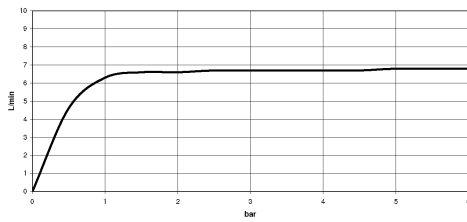

Hand shower set for bath rim or tile edge installation - Chrome

IMO

27 702 980

Fits: IMO, MEM, CL.1, CYO

- COMPACT RAIN, max. flow rate 6.8 l/min (at 3 bar)
- with anti-scale system
- rosette 60 x 60 mm
- hole diameter 32 mm
- metal shower hose 2250mm with integrated anti-twist protection

Two-piece design allows hose to later be changed without dismantling the fitting.

Intrinsic protection against back flow.

	Chrome	27 702 980-00
	Brushed Platinum	27 702 980-06
	Platinum	27 702 980-08
	Dark Chrome	27 702 980-19
	Brushed Durabronze (23kt Gold)	27 702 980-28
	Matte Black	27 702 980-33
	Brushed Champagne (22kt Gold)	27 702 980-46
	Champagne (22kt Gold)	27 702 980-47
	Brushed Chrome	27 702 980-93
	Brushed Dark Platinum	27 702 980-99

27 702 980

Flow rate chart

Certificates

IAPMO\_4976 (5). Belgaqua\_21-383- WRAS\_2209005.  
27\_8.

27 702 980

Parts for other finishes can be found here: Brushed Platinum